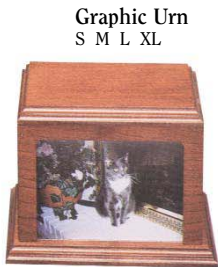

Preserving the Memory of Your Pet

Midlands Pet Crematory and Pet Rest Cemetery

These products represent only a small sampling from our complete line. We hope this helps you in selecting the appropriate memorial for your pet. Product lines are subject to change so please check to see if your selection is available.

*Respectful,
attractive
memorials*

*Call today
and let us
know how
we can
help you!*